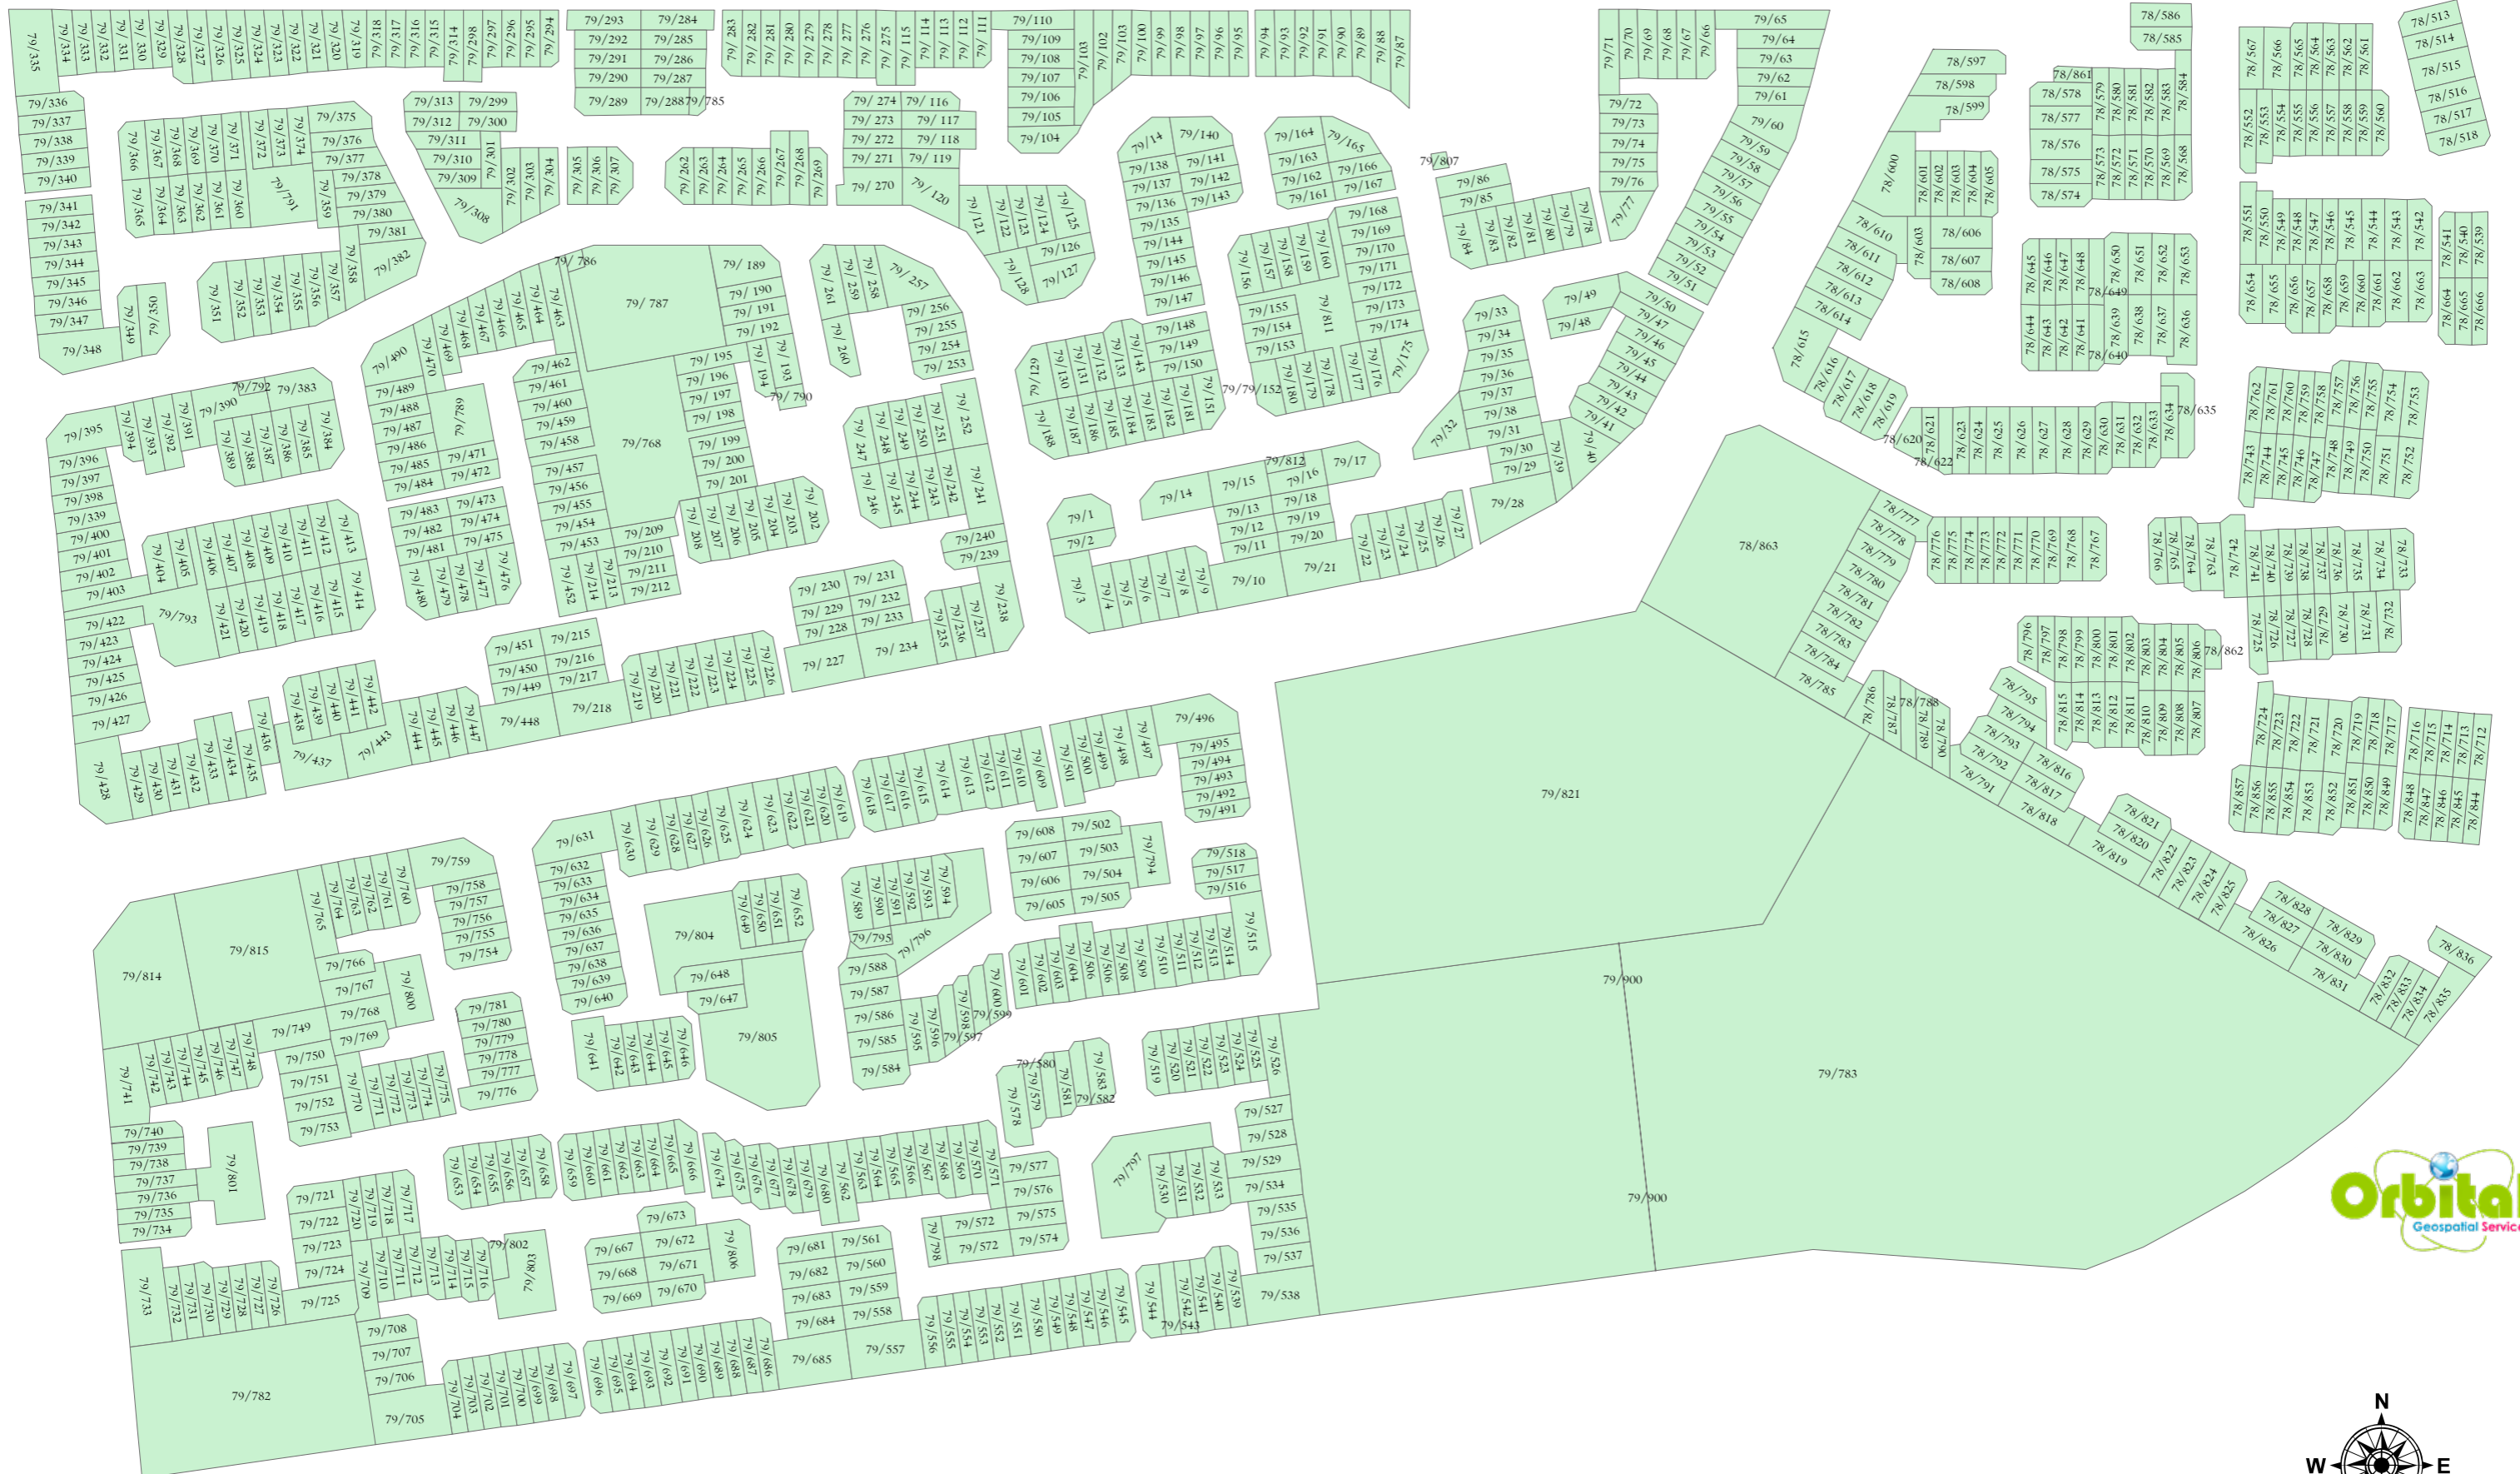

I:2,300

# BURUBURU CADASTRAL MAP

Parcels

Production Date: 26th June 2017